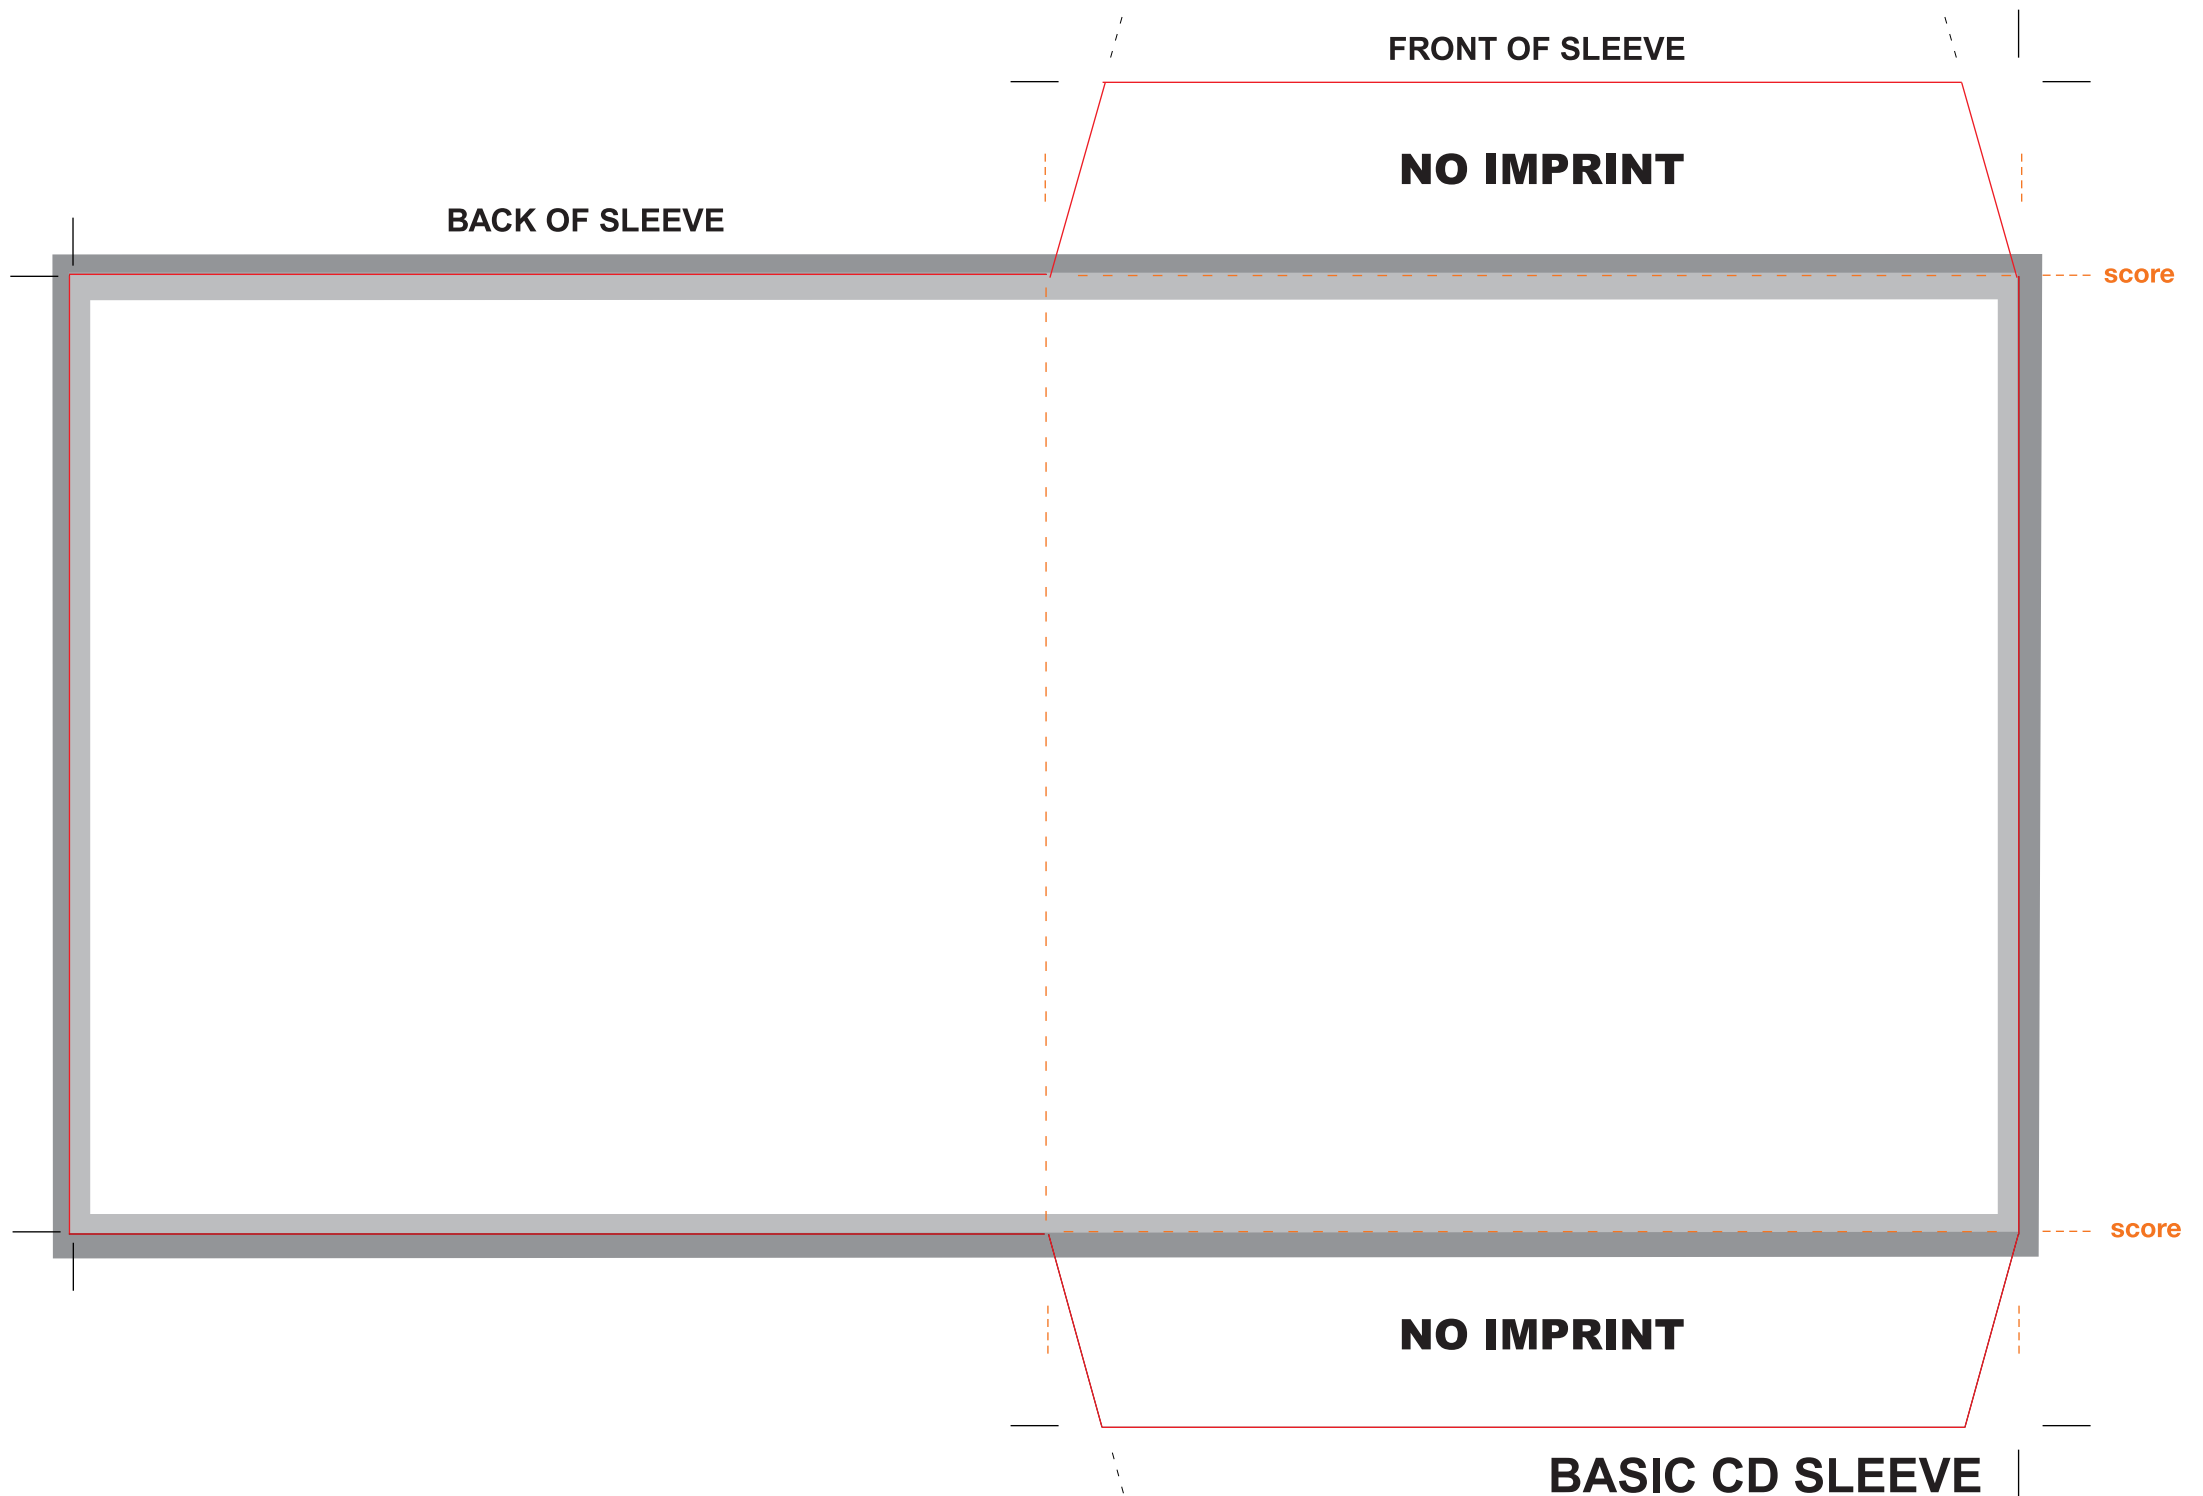

5"x5" CD DVD SLEEVE

BLEED AREA: If you have artwork on all 4 sides, you must extend your final artwork at least 1/8" (0.125 inch) for proper bleed. This does not apply if all 4 sides are in white.

SAFETY MARGIN: To prevent accidental cutting, text CANNOT be within the "Safety Zone"

Cut Line

**Please make sure all pixel images are in 300dpi resolution and color in CMYK before you send us your files.*

This template provided by www.promotionxpress.com
© Printing & Graphics 888-310-7769