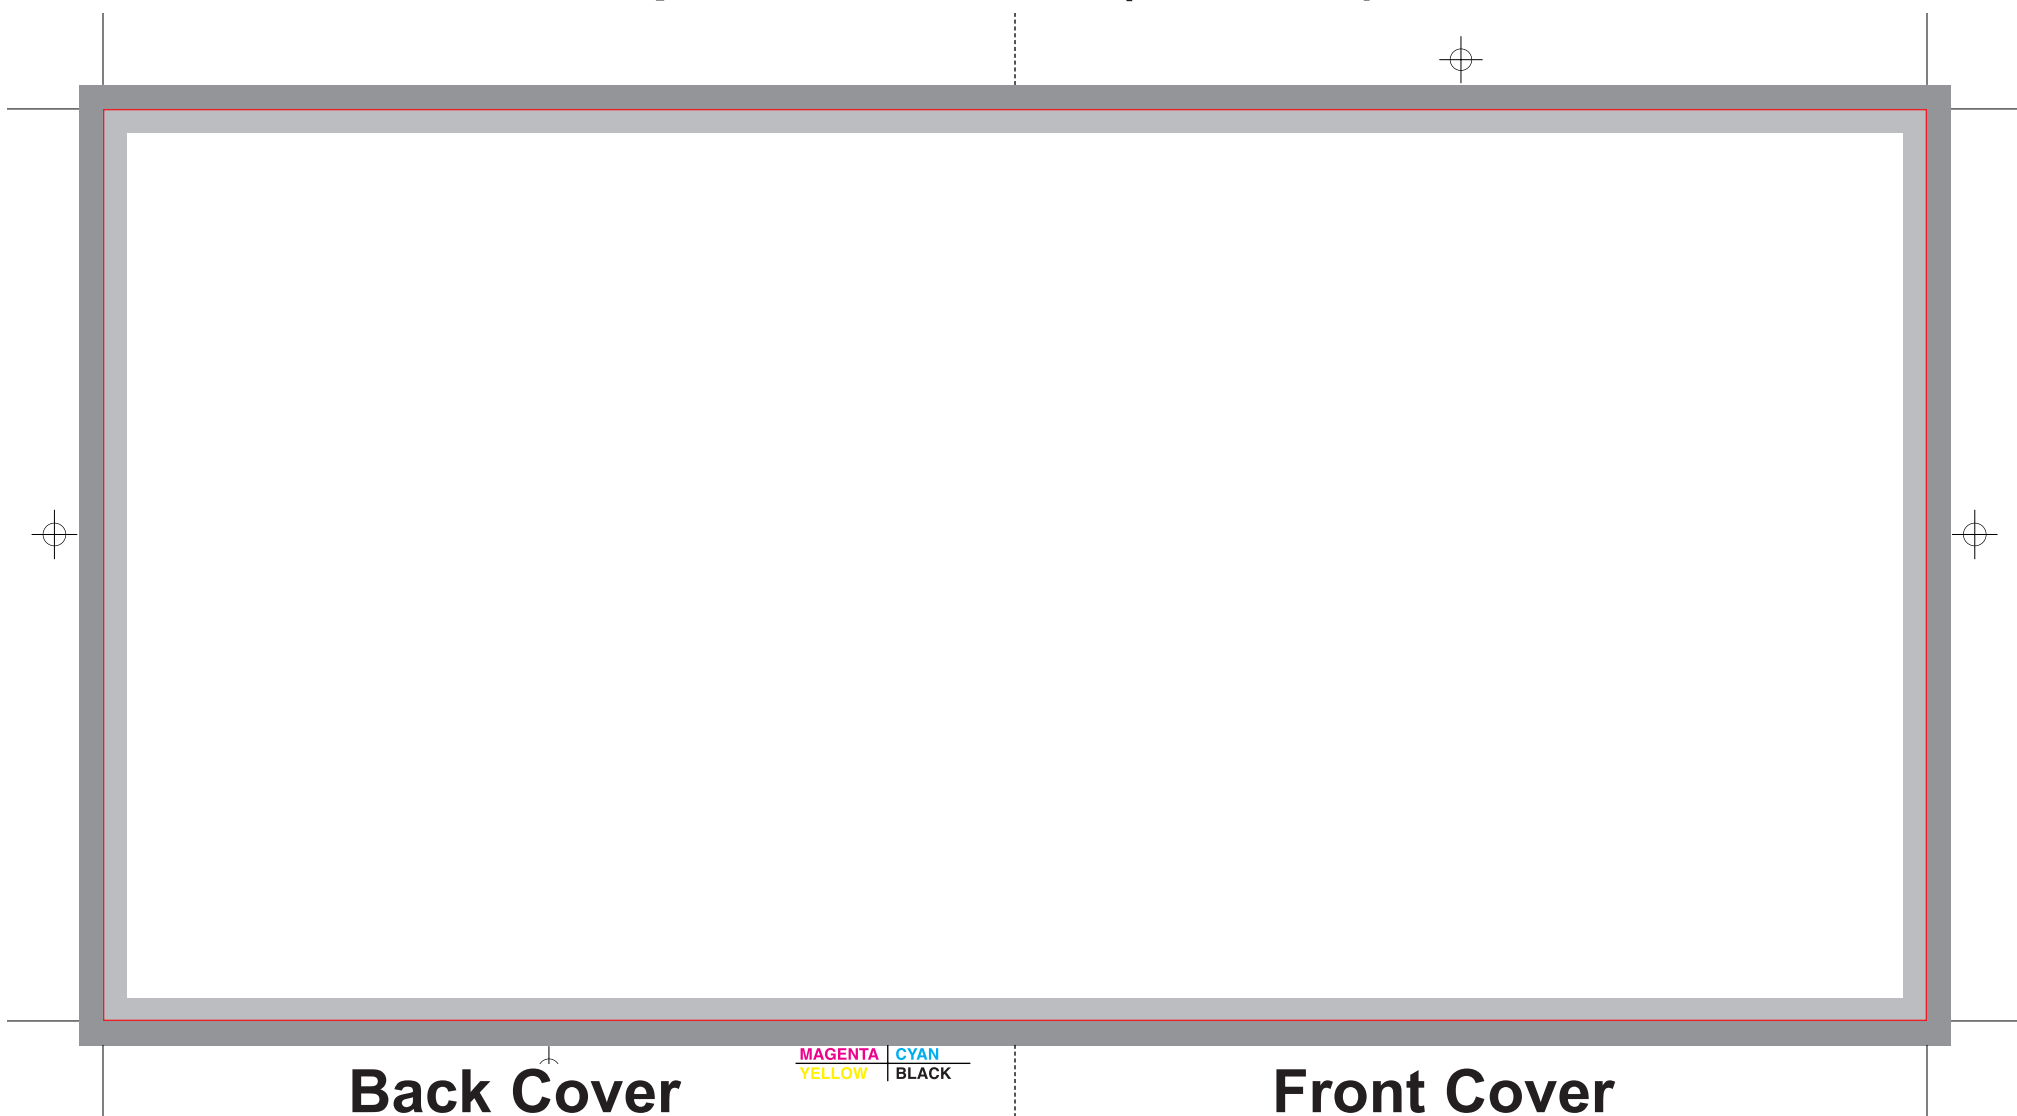

2 panel CD insert (Outside)

2 panel CD insert (Inside)

■ **BLEED AREA:** If you have artwork on all 4 sides, you must extend your final artwork at least 1/8" (0.125 inch) for proper bleed. This does not apply if all 4 sides are in white.

■ **SAFETY MARGIN:** To prevent accidental cutting, text CANNOT be within the "Safety Zone"

— **Cut Line**

----- **Fold Line**

**Please make sure all pixel images are in 300dpi resolution and color in CMYK before you send us your files.*