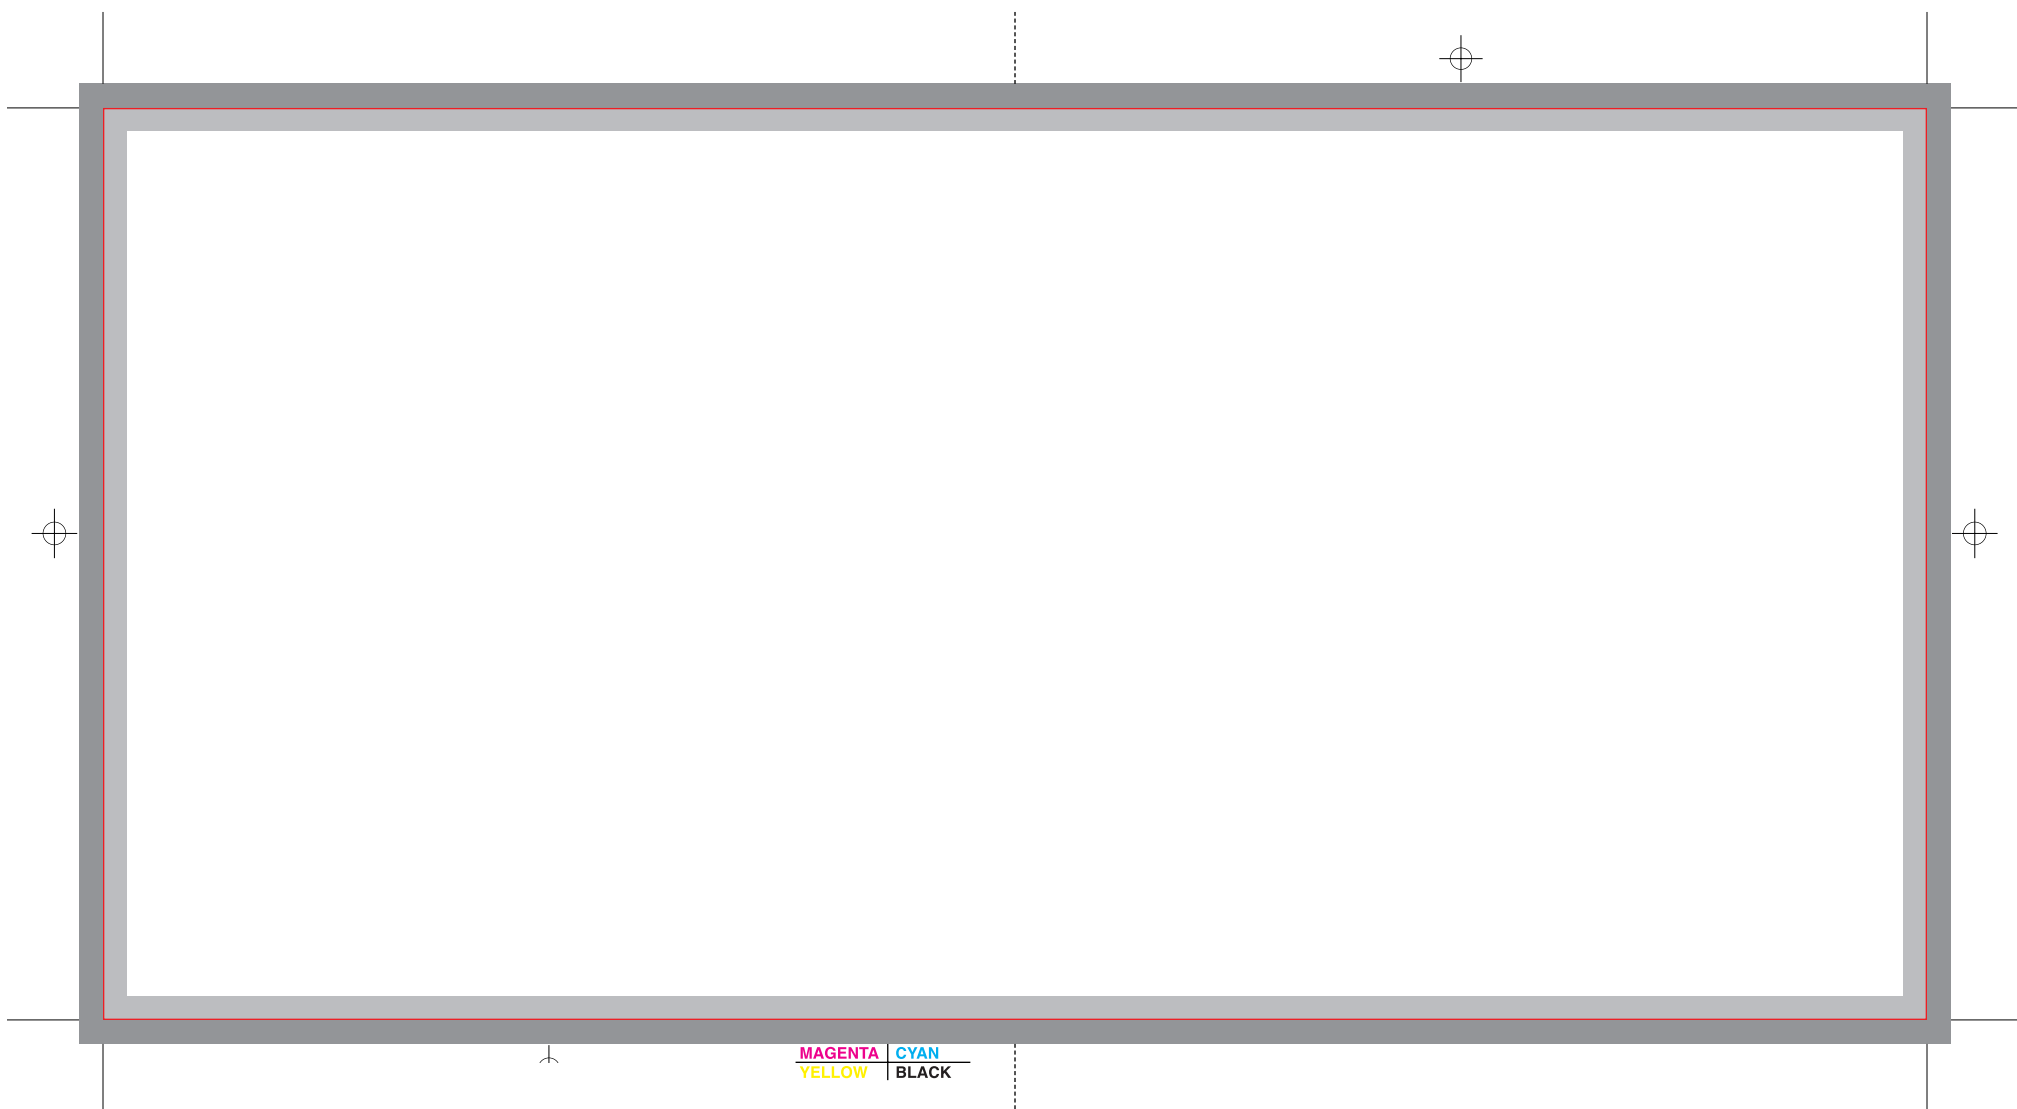

2 panel CD insert (Outside)

2 panel CD insert (Inside)

■ **BLEED AREA:** If you have artwork on all 4 sides, you must extend your final artwork at least 1/8" (0.125 inch) for proper bleed. This does not apply if all 4 sides are in white.

■ **SAFETY MARGIN:** To prevent accidental cutting, text CANNOT be within the "Safety Zone"

— **Cut Line**

----- **Fold Line**

**Please make sure all pixel images are in 300dpi resolution and color in CMYK before you send us your files.*