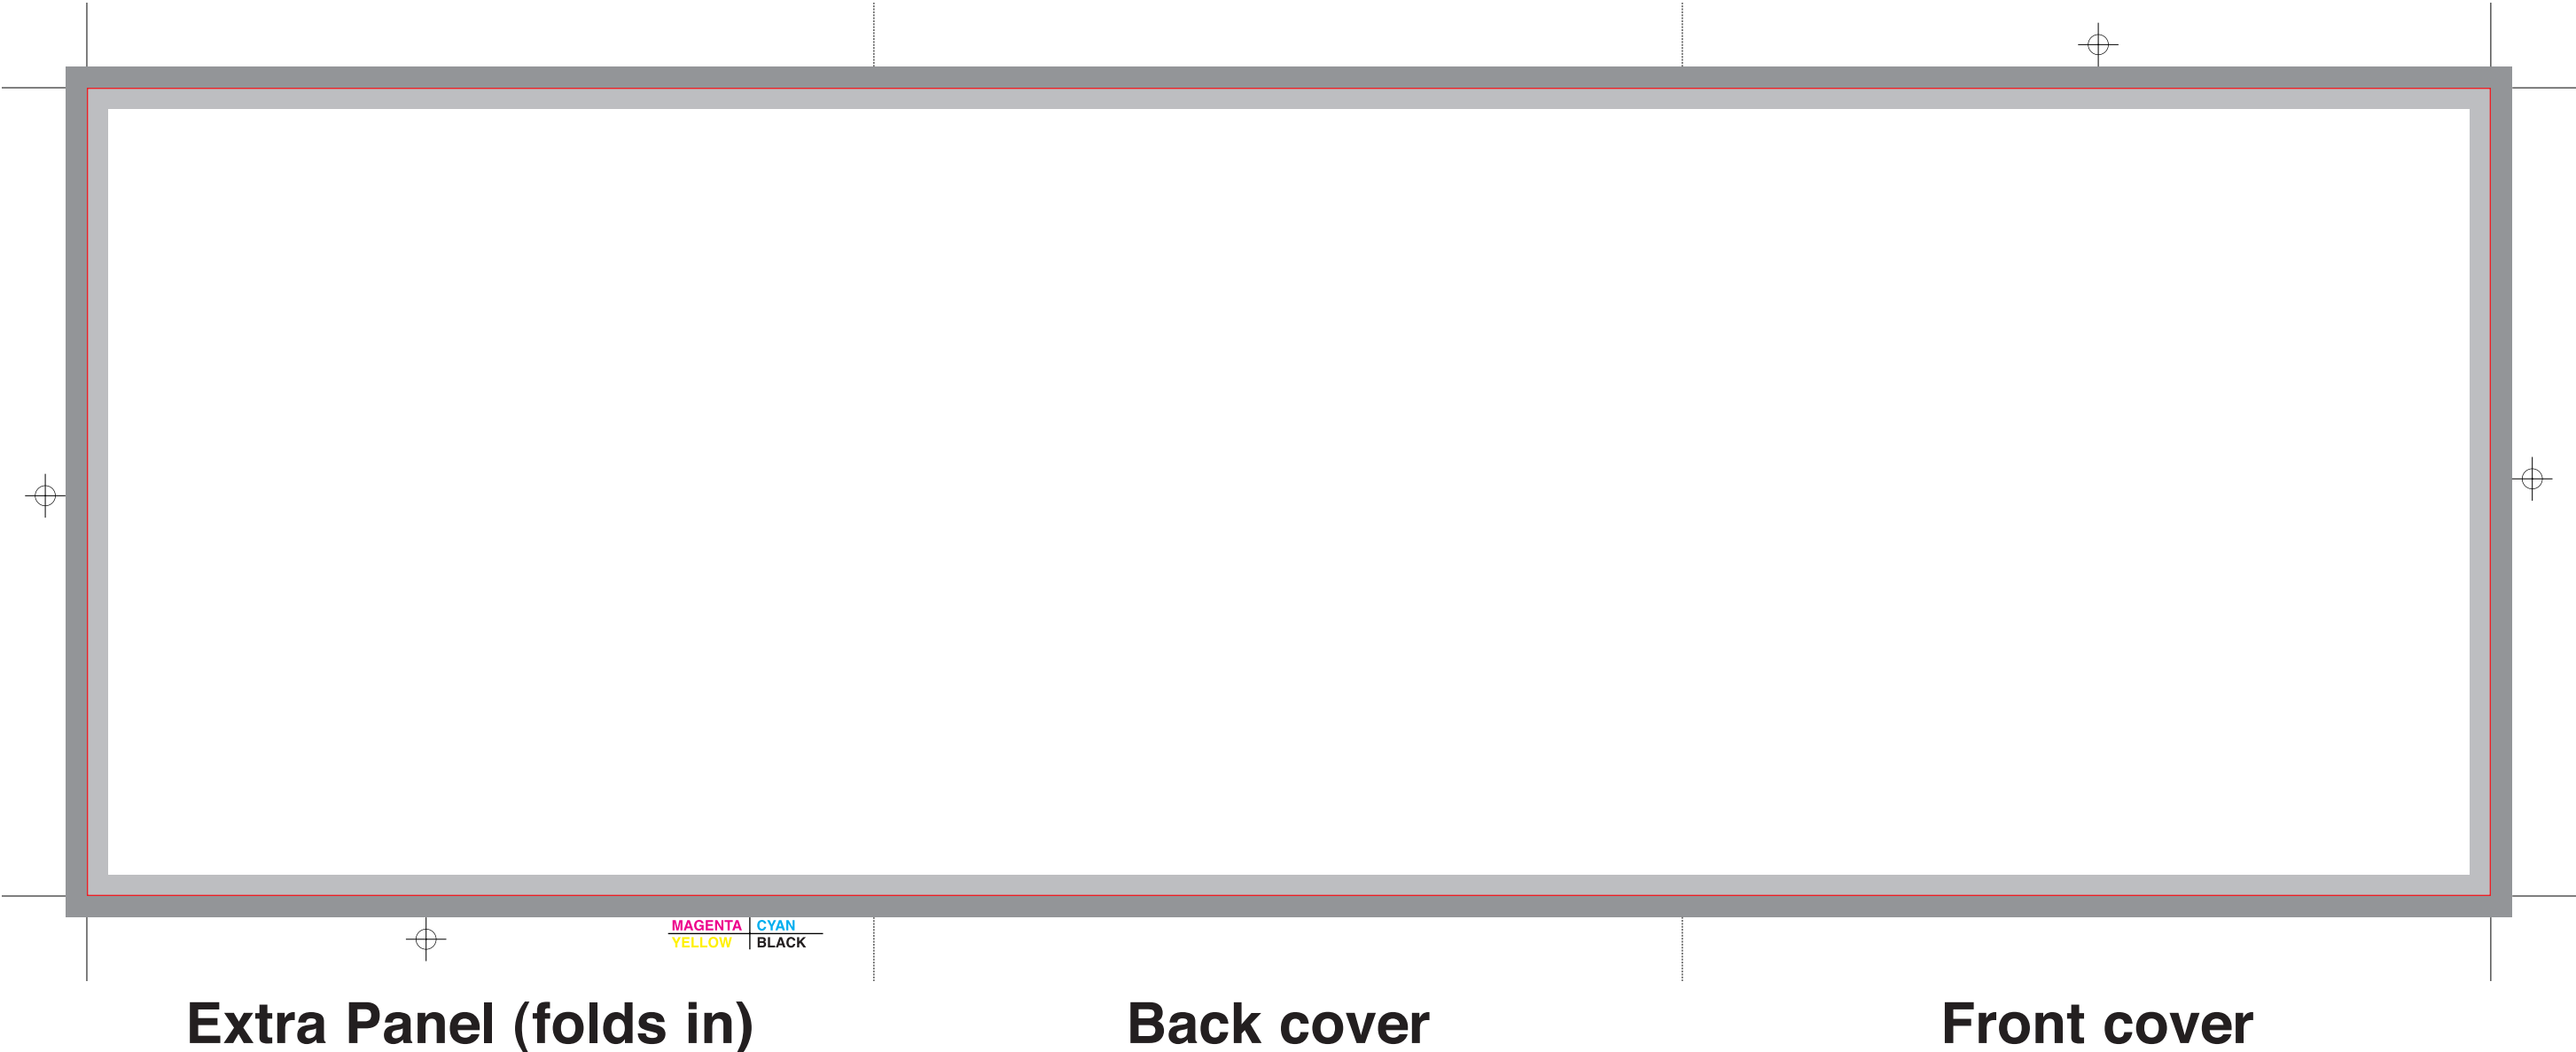

3 panel Tri fold CD insert (Outside)

3 panel gate fold CD insert (Inside)

- BLEED AREA:** If you have artwork on all 4 sides, you must extend your final artwork at least 1/8" (0.125 inch) for proper bleed. This does not apply if all 4 sides are in white.
- SAFETY MARGIN:** To prevent accidental cutting, text CAN-NOT be within the "Safety Zone"
- Cut Line**
- Fold Line**

**Please make sure all pixel images are in 300dpi resolution and color in CMYK before you send us your files.*