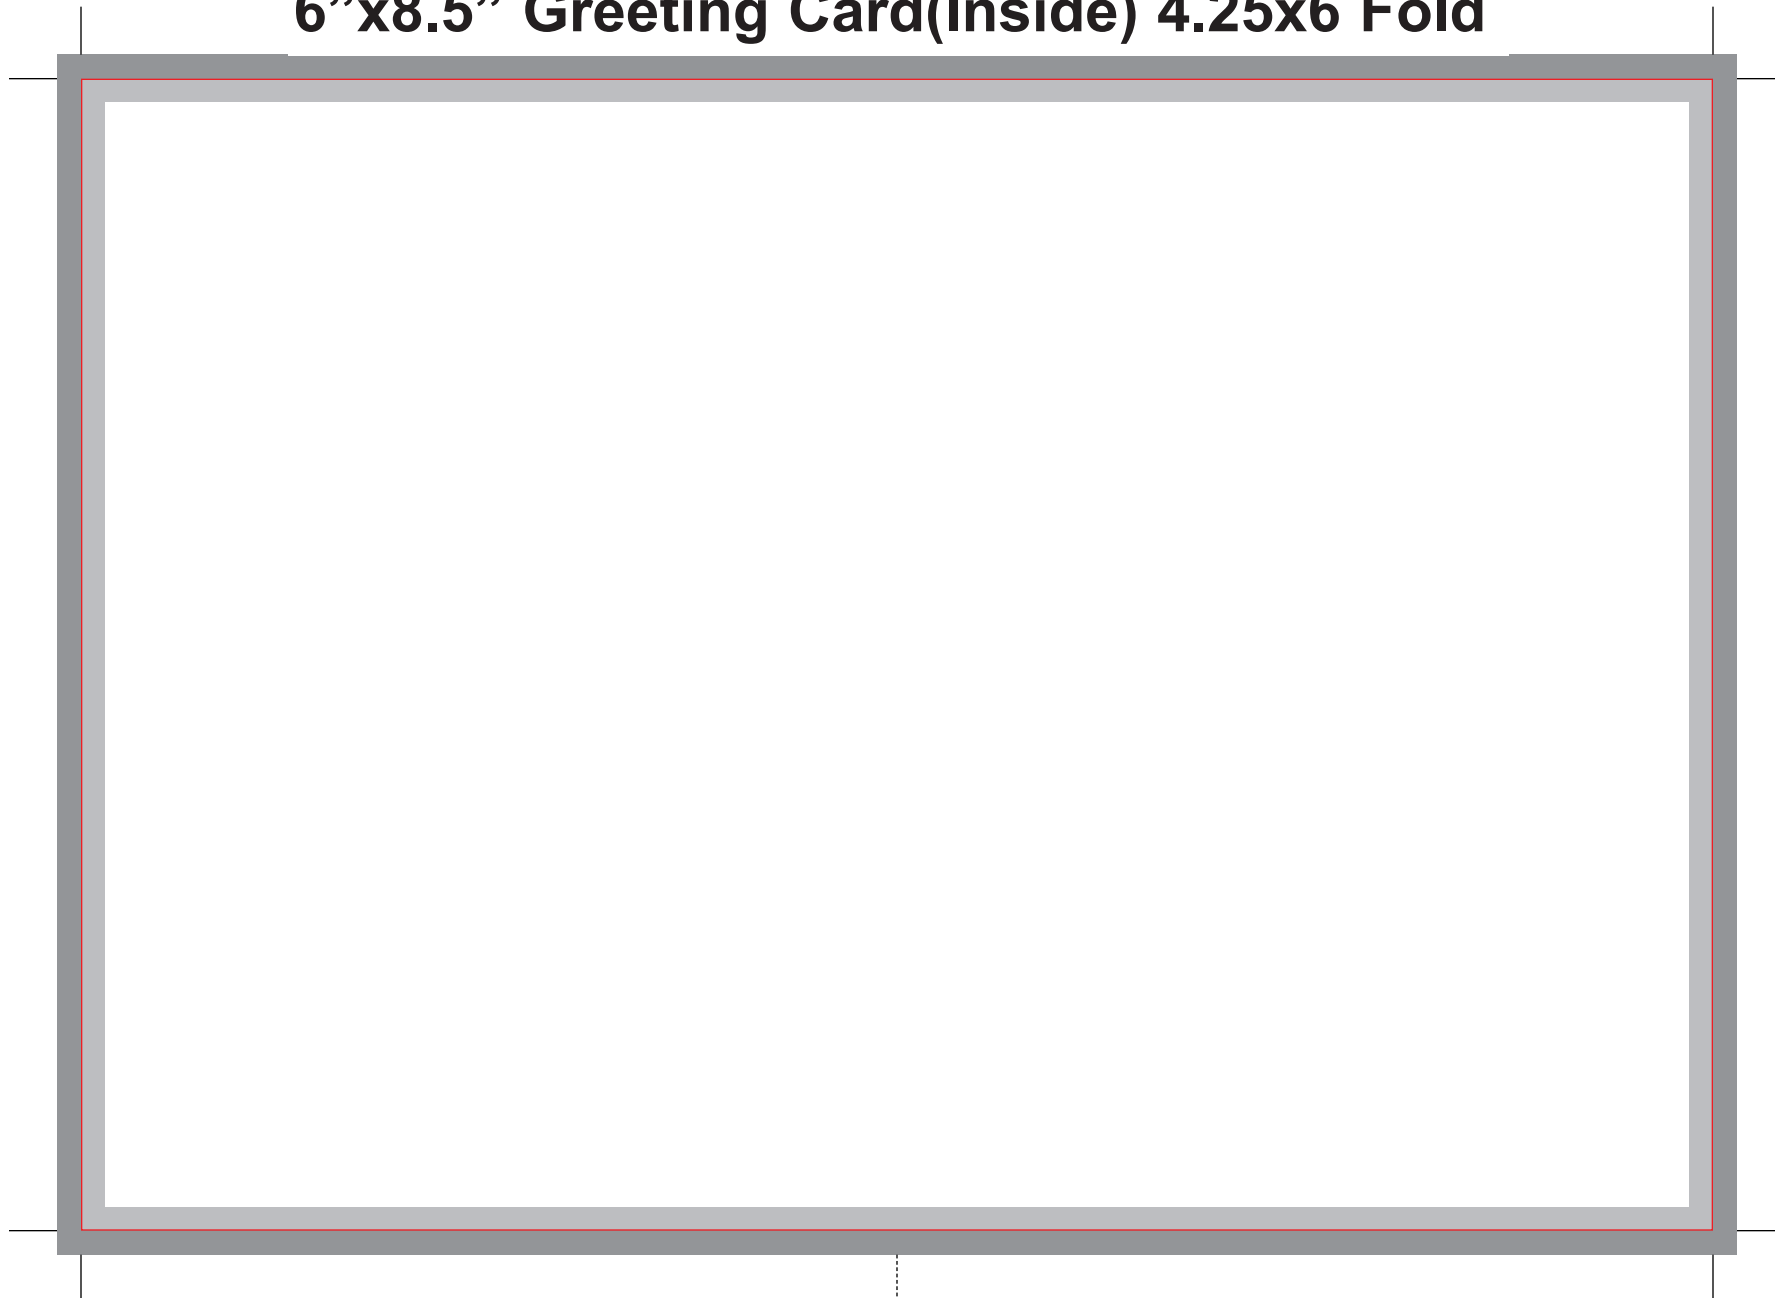

6"x8.5" Greeting Card(Inside) 4.25x6 Fold

Inside Left Panel

Inside Right Panel

■ **BLEED AREA:** If you have artwork on all 4 sides, you must extend your final artwork at least 1/8" (0.125 inch) for proper bleed. This does not apply if all 4 sides are in white.

■ **SAFETY MARGIN:** To prevent accidental cutting, text CANNOT be within the "Safety Zone"

— **Cut Line**

- - - - **Fold Line**

**Please make sure all pixel images are in 300dpi resolution and color in CMYK before you send us your files.*