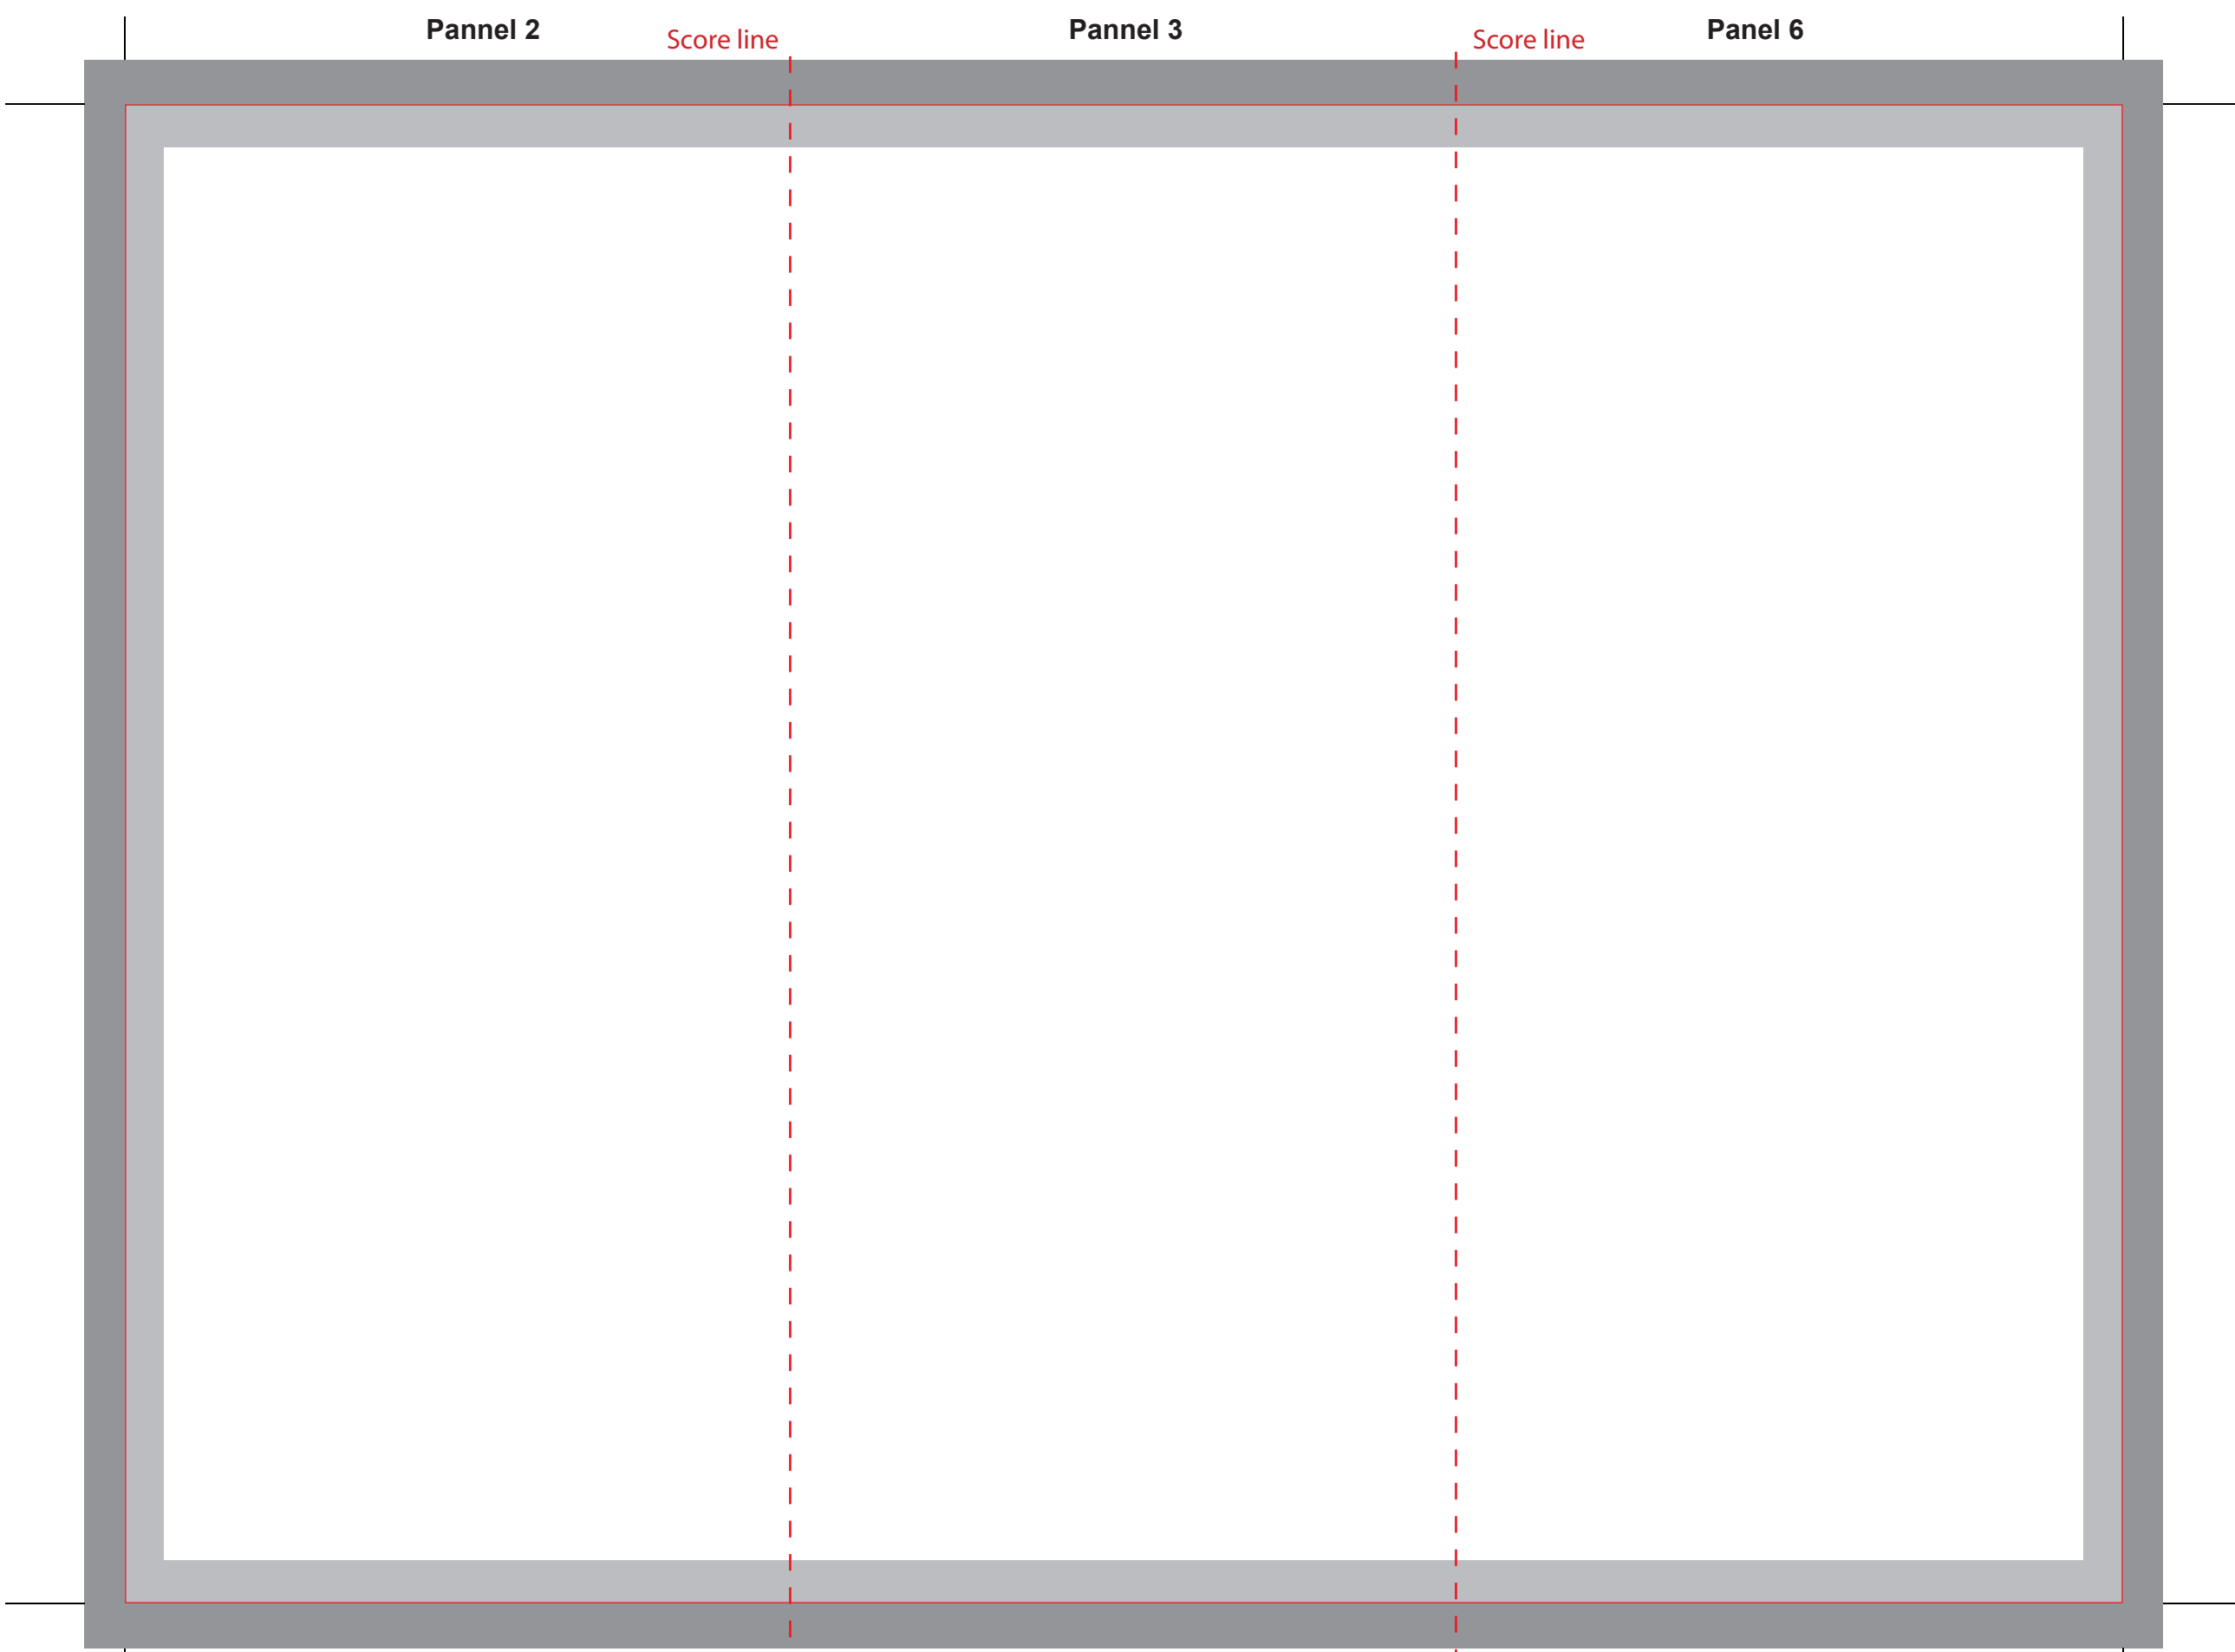

# 9" x 12" Z-Fold Brochure

■ **BLEED AREA:** If you have artwork on all 4 sides, you must extend your final artwork at least 1/8" (0.125 inch) for proper bleed. This does not apply if all 4 sides are in white.

■ **SAFETY MARGIN:** To prevent accidental cutting, text CANNOT be within the "Safety Zone"

— **Cut Line**

*\*Please make sure all pixel images are in 300dpi resolution and color in CMYK before you send us your files.*