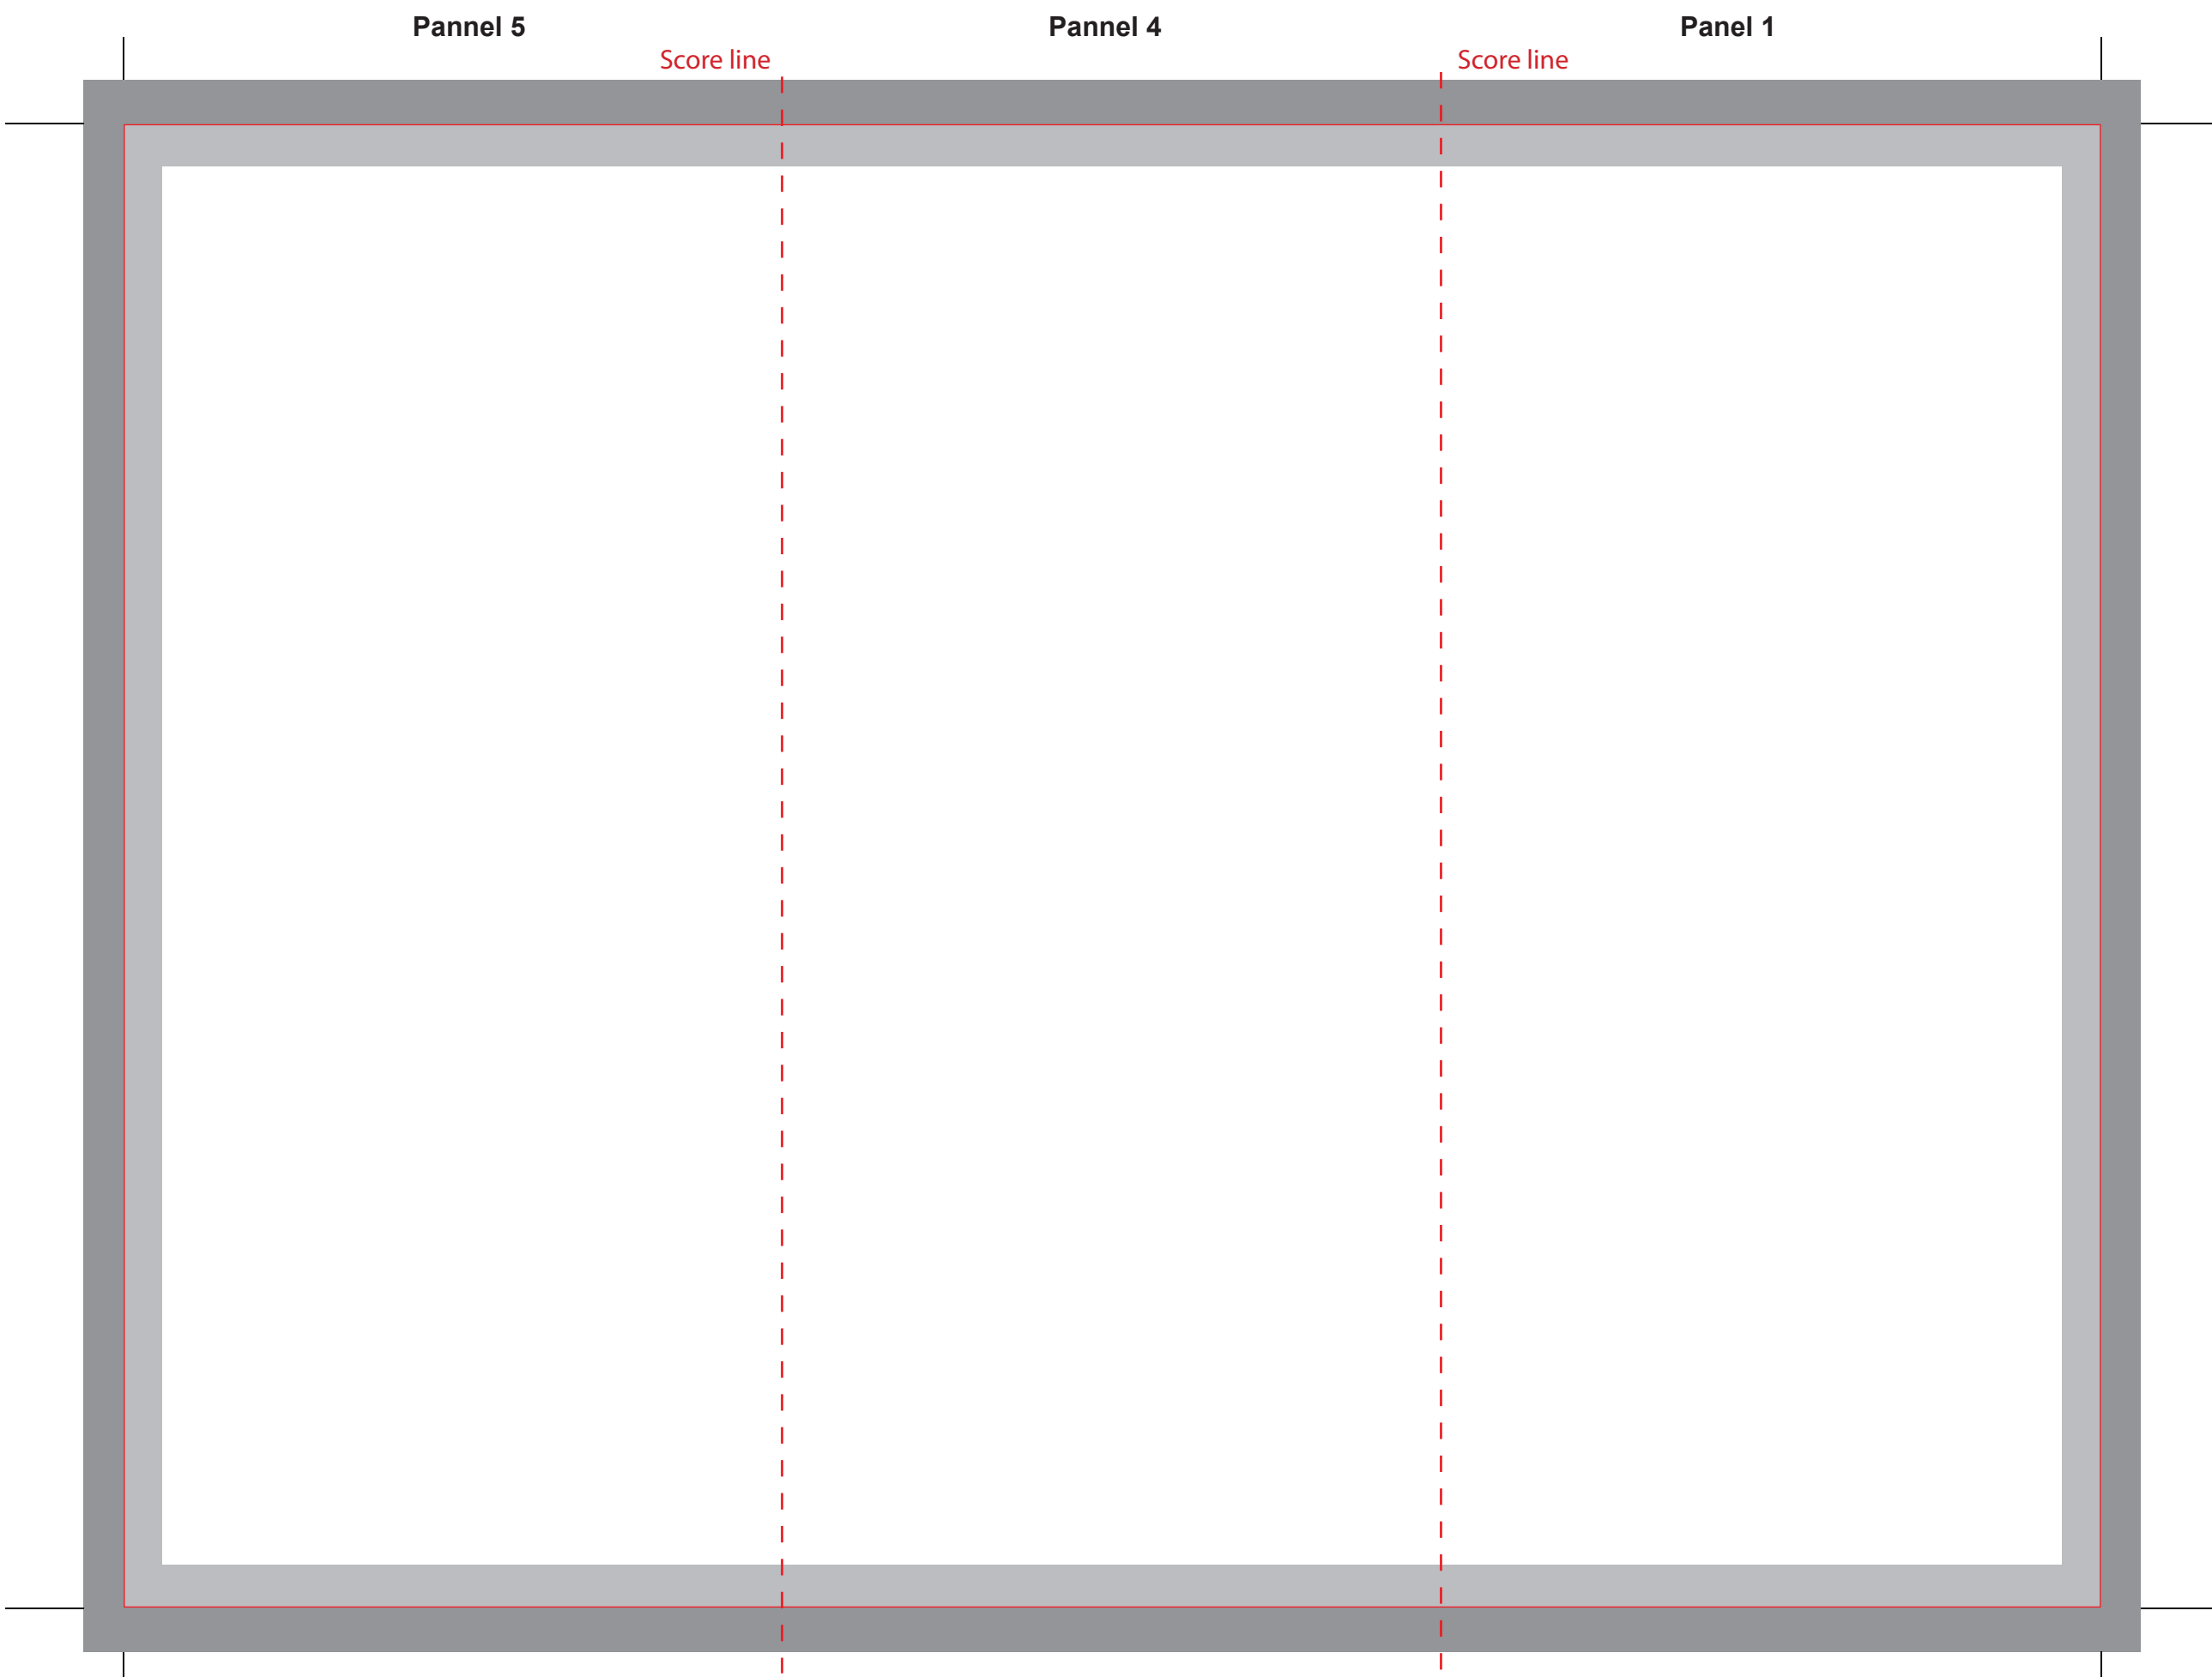

# 9" x 12" Z-Fold Brochure

■ **BLEED AREA:** If you have artwork on all 4 sides, you must extend your final artwork at least 1/8" (0.125 inch) for proper bleed. This does not apply if all 4 sides are in white.

■ **SAFETY MARGIN:** To prevent accidental cutting, text CANNOT be within the "Safety Zone"

— **Cut Line**

*\*Please make sure all pixel images are in 300dpi resolution and color in CMYK before you send us your files.*