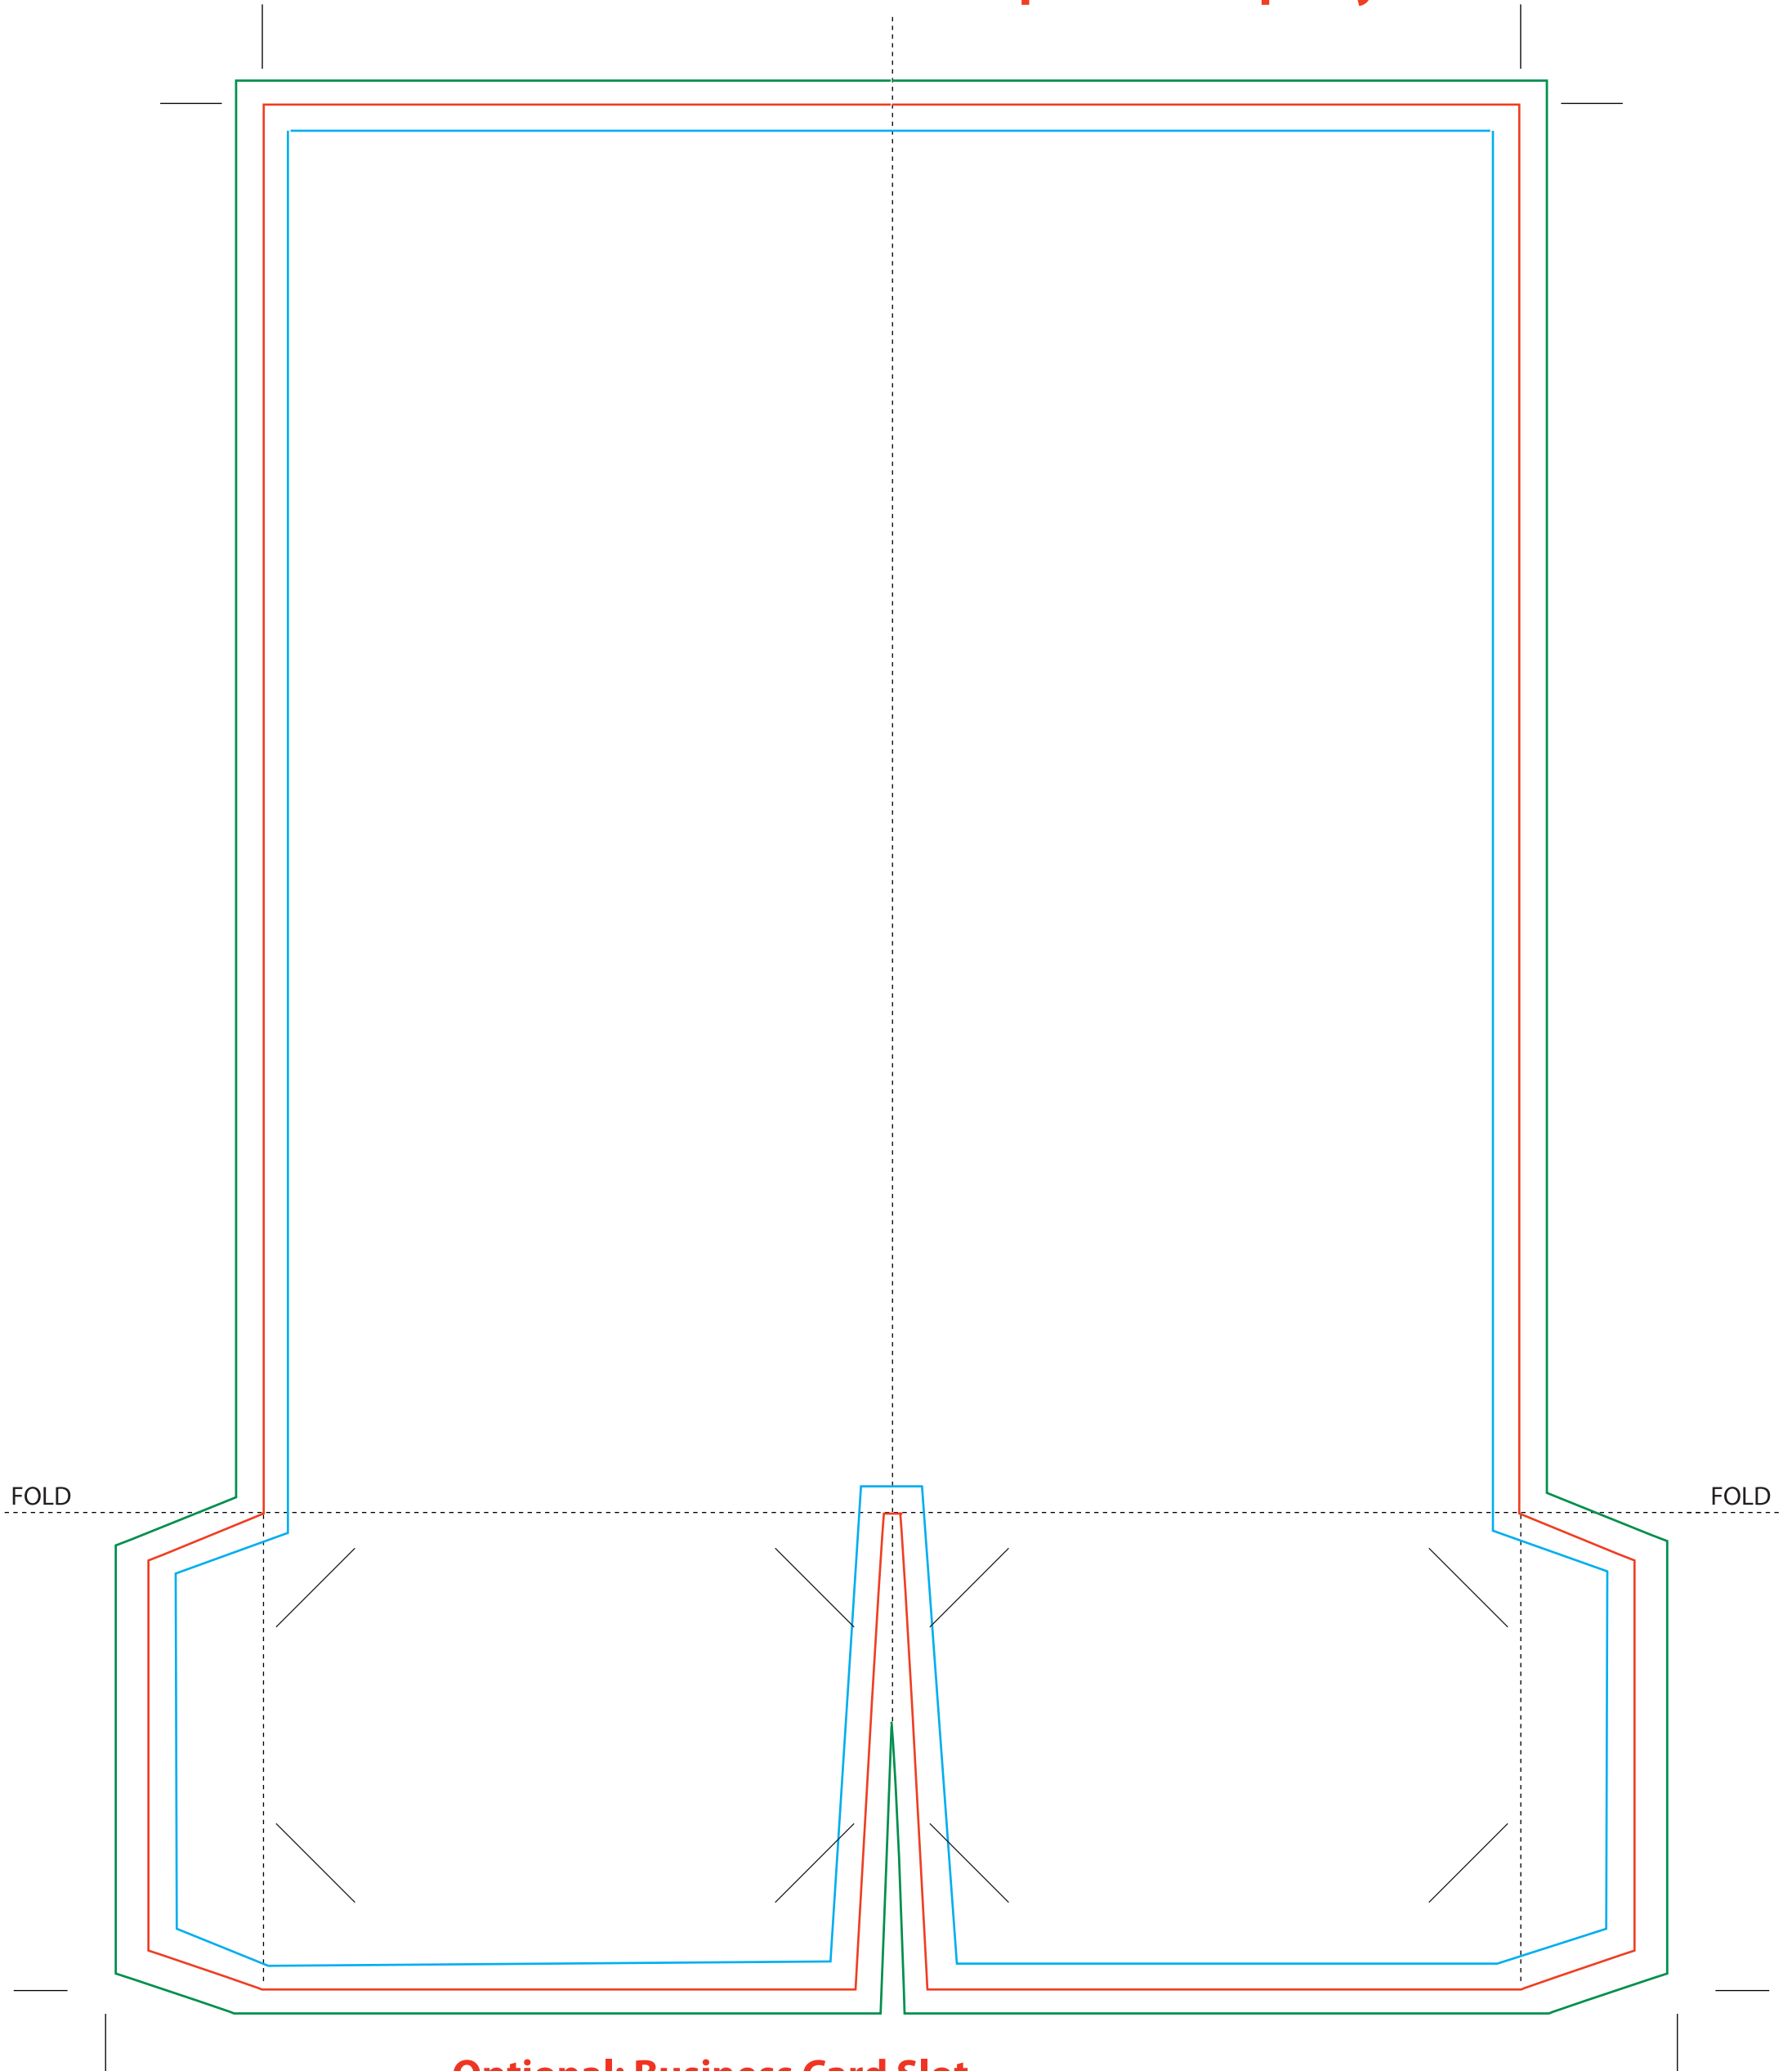

4" W x 9" H Presentation Folder Artwork Template

****Please DO NOT flatten and leave this template on top of your artwork****

Optional: Business Card Slot

Please state left or right pocket in the comments section.

- BLEED AREA:** If you have artwork on all 4 sides, you must extend your final artwork at least 1/8" (0.125 inch) for proper bleed. This does not apply if all 4 sides are in white.
- SAFETY MARGIN:** To prevent accidental cutting, text CAN-NOT be within the "Safety Zone"
- Cut Line**